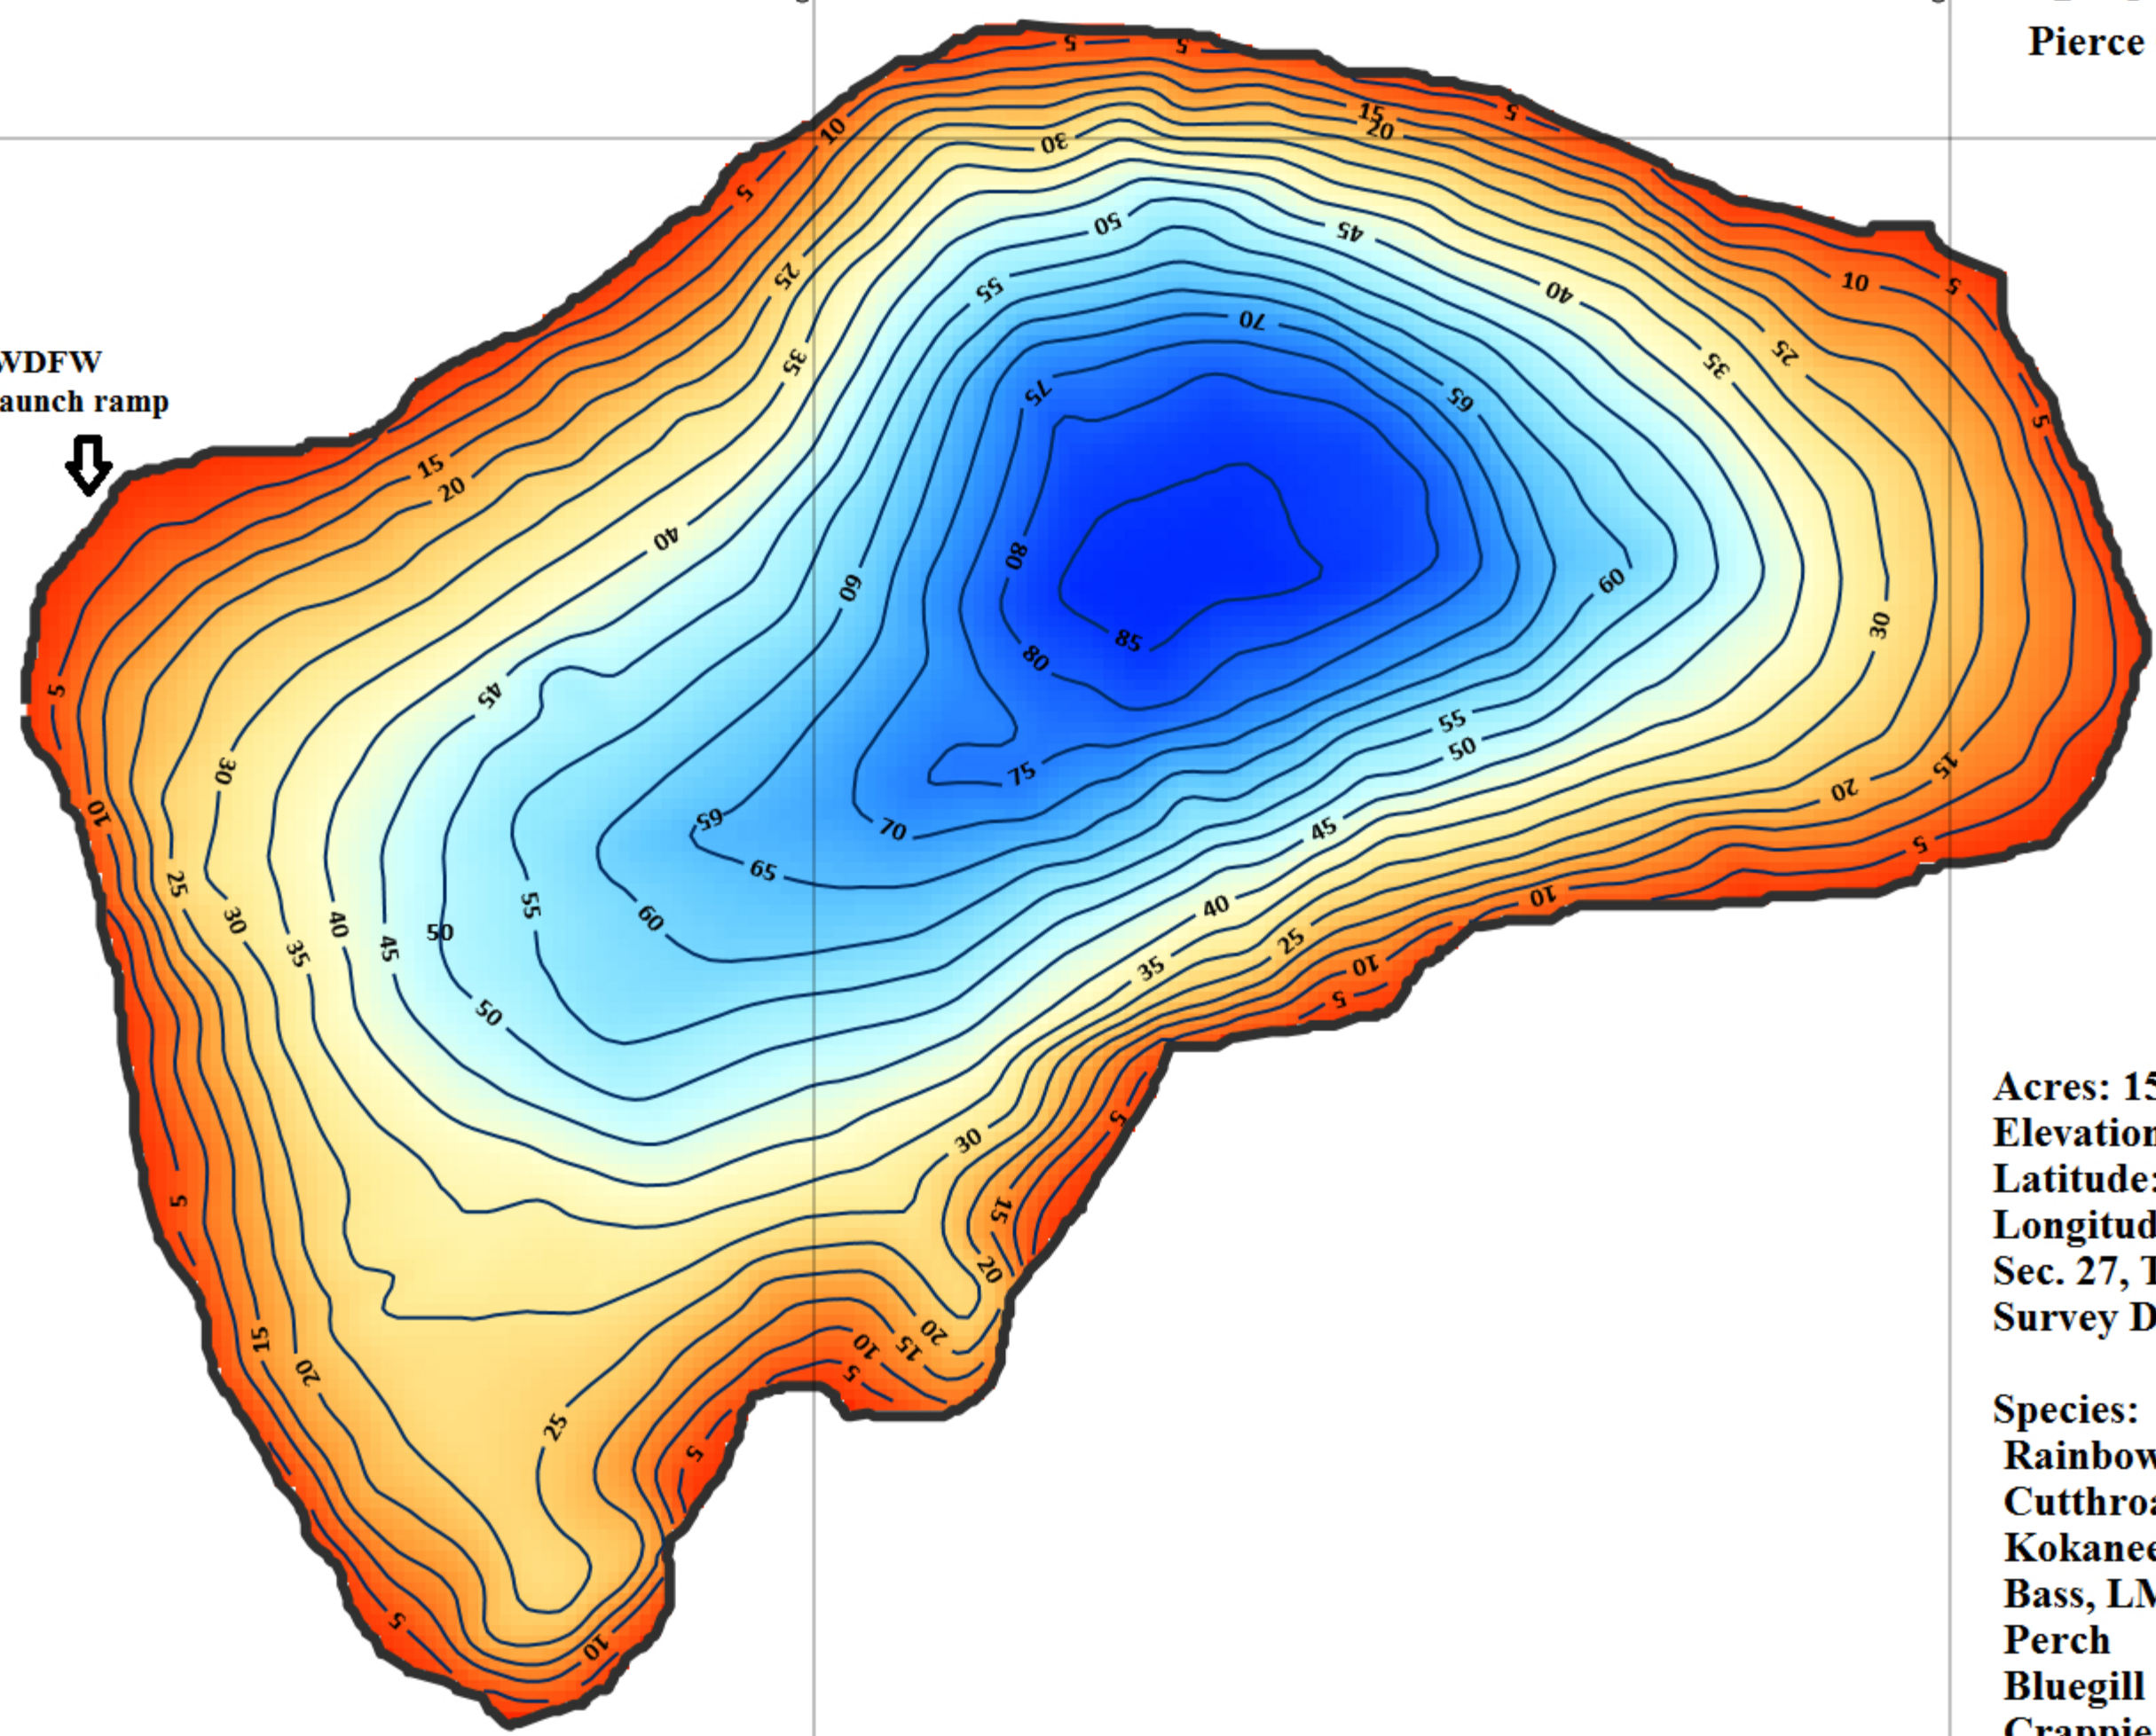

Clear Lake

Pierce County, Washington

WDFW
launch ramp

Acres: 155.7
Elevation: 781 feet
Latitude: 46.93272534
Longitude: -122.2812733
Sec. 27, T17N, R4E
Survey Date: 2013

Species:
Rainbow
Cutthroat
Kokanee
Bass, LM, SM
Perch
Bluegill
Crappie